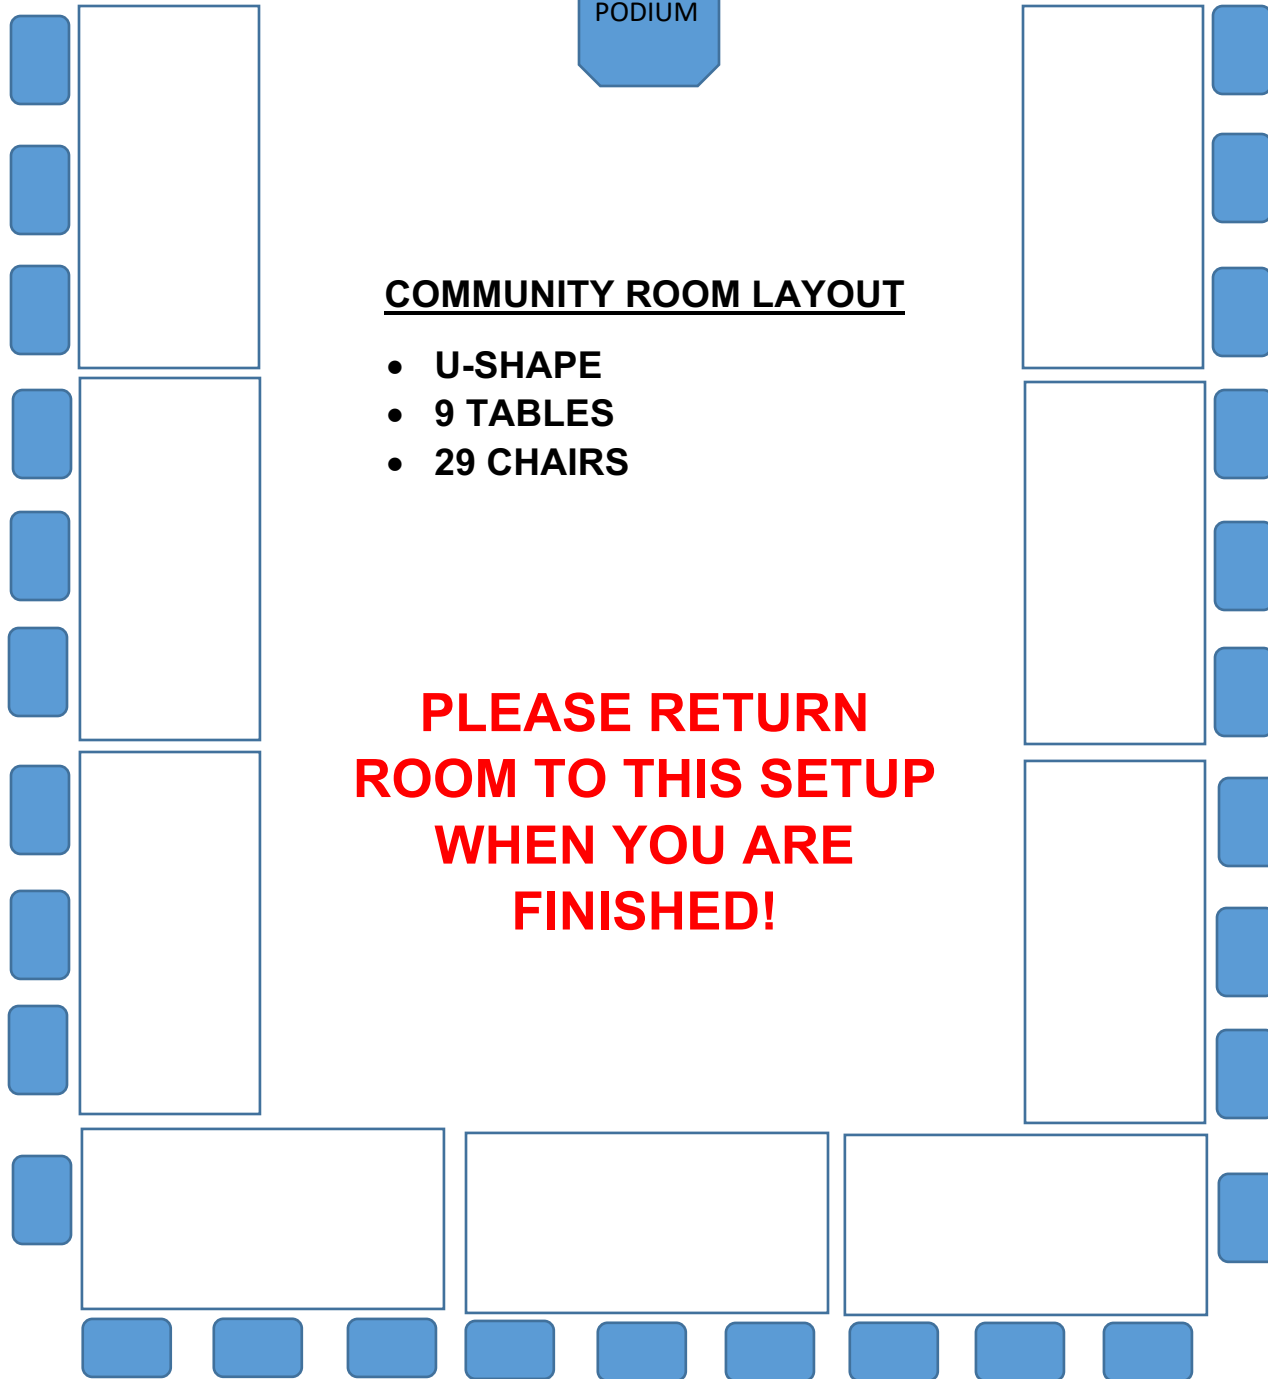

WHITE BOARD

PODIUM

COMMUNITY ROOM LAYOUT

- U-SHAPE
- 9 TABLES
- 29 CHAIRS

**PLEASE RETURN  
ROOM TO THIS SETUP  
WHEN YOU ARE  
FINISHED!**